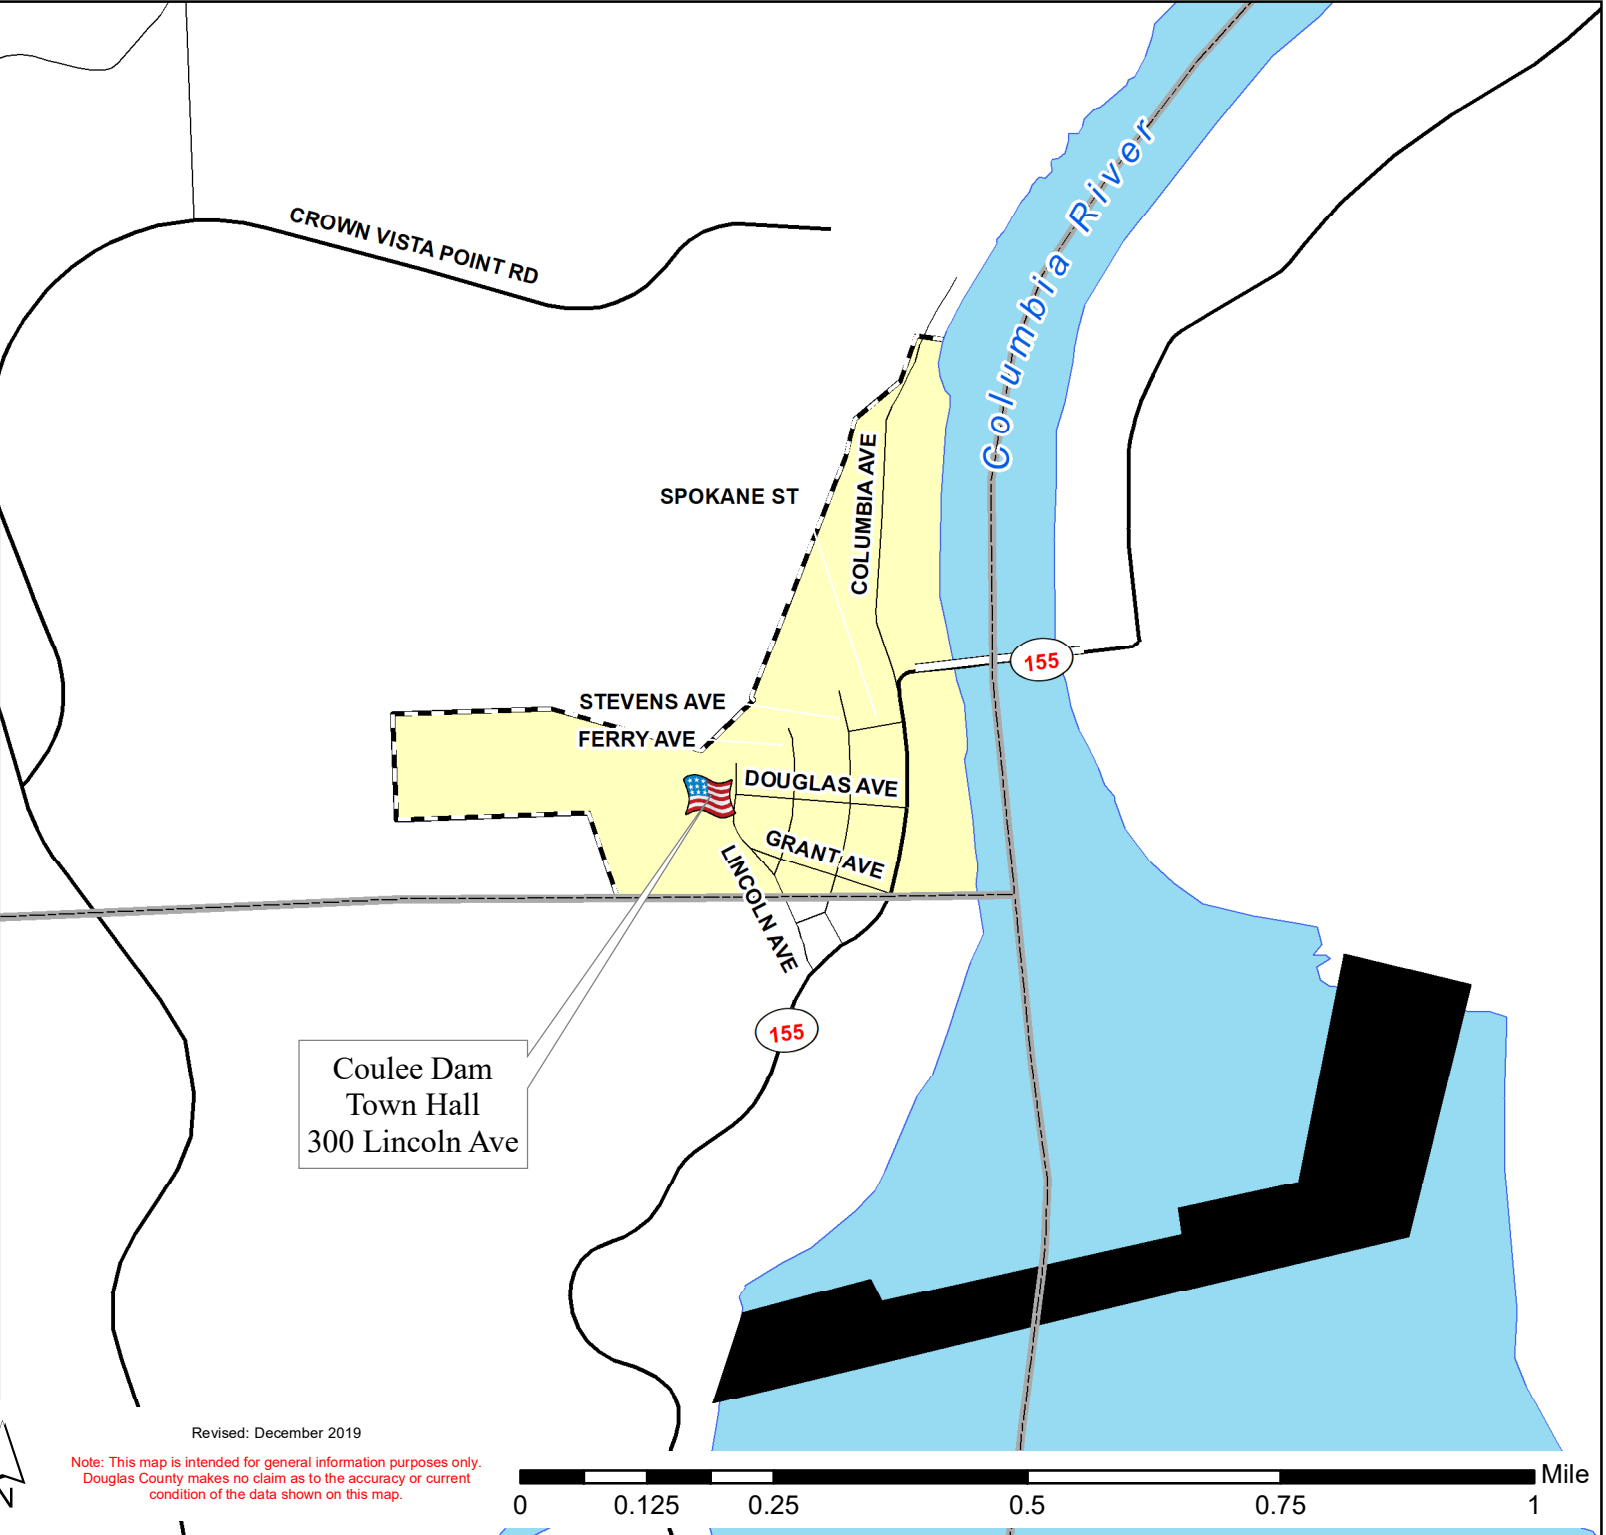

# Election Ballot Drop-Off Site in Coulee Dam

### Legend

-  Election Ballot Drop-Off Box
- Public Buildings**
-  Administration
-  City Hall
-  Fire Station
-  Library
-  Museum
-  Police Station
-  Post Office
-  School
-  Utility
-  Bridge
- Roads**
-  Major Public Road
-  Minor Public Road
-  Private Road
- Local Government**
-  City or Town
-  County

Coulee Dam  
Town Hall  
300 Lincoln Ave

Revised: December 2019

Note: This map is intended for general information purposes only.  
Douglas County makes no claim as to the accuracy or current condition of the data shown on this map.

 Douglas County  
Transportation & Land Services  
Public Services Building  
140 19TH ST NW, Suite A  
East Wenatchee, WA 98802